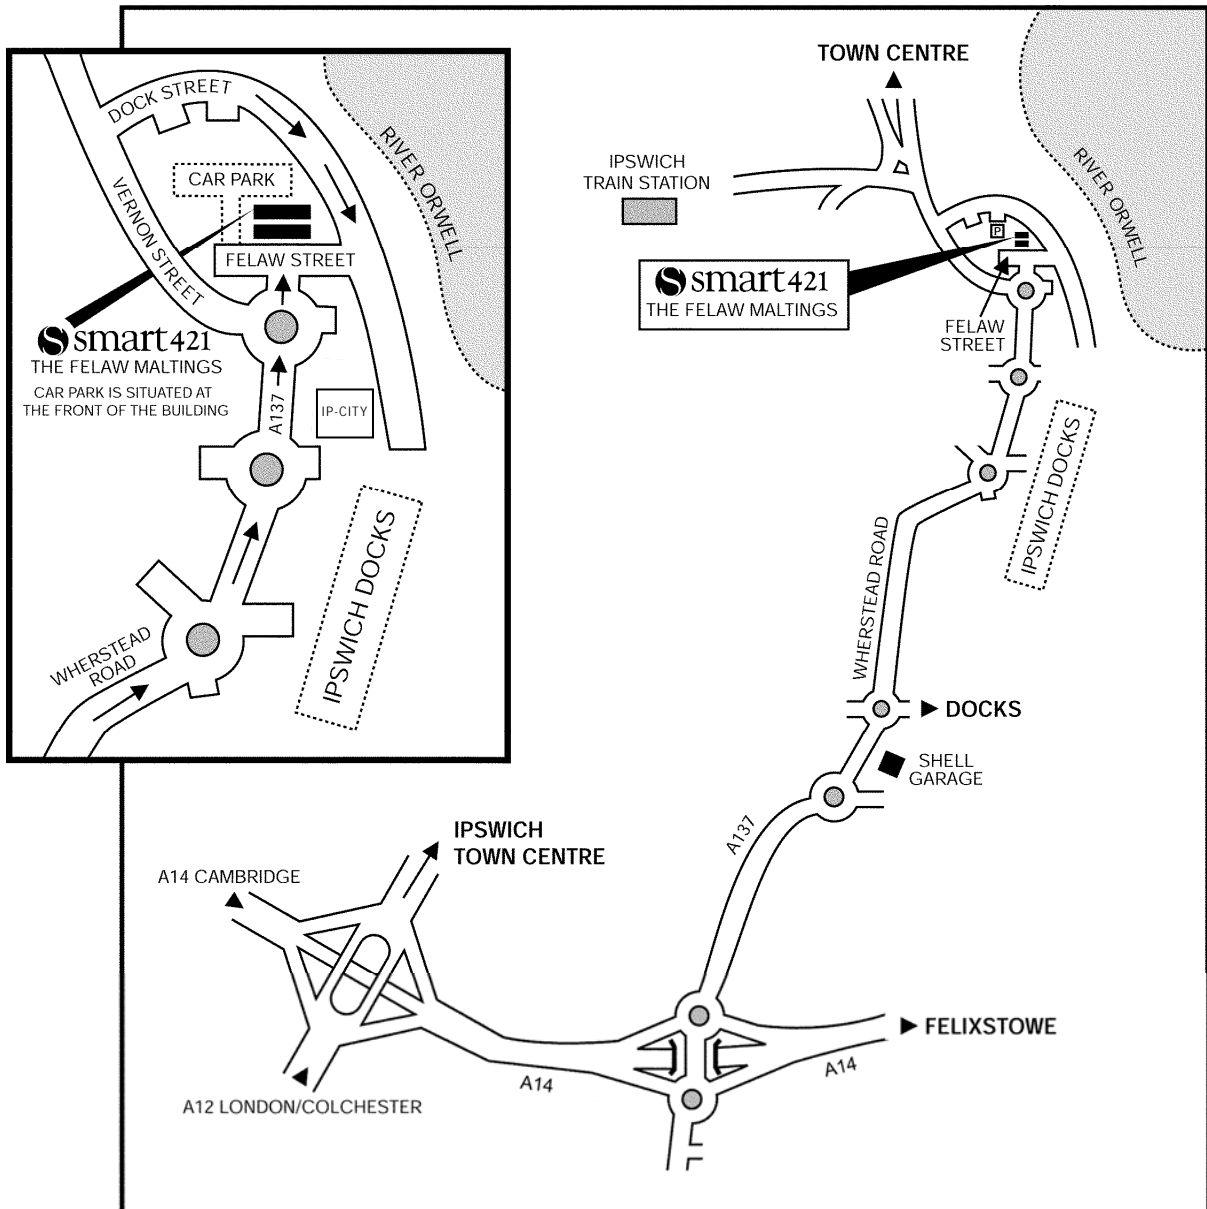

## Directions

### By rail from central London

Estimated travel time is about 1 hour 10 minutes.

Trains from London Liverpool Street to Ipswich operate every 15 minutes (Mon-Sat). From Ipswich Station, we suggest taking a taxi to Felaw Maltings, which is less than a mile away.

### On arrival

Access to visitor car parking is via small road to the left of the South Maltings building. At the security barrier, please press the button labelled Smart421. The barrier will be lifted.